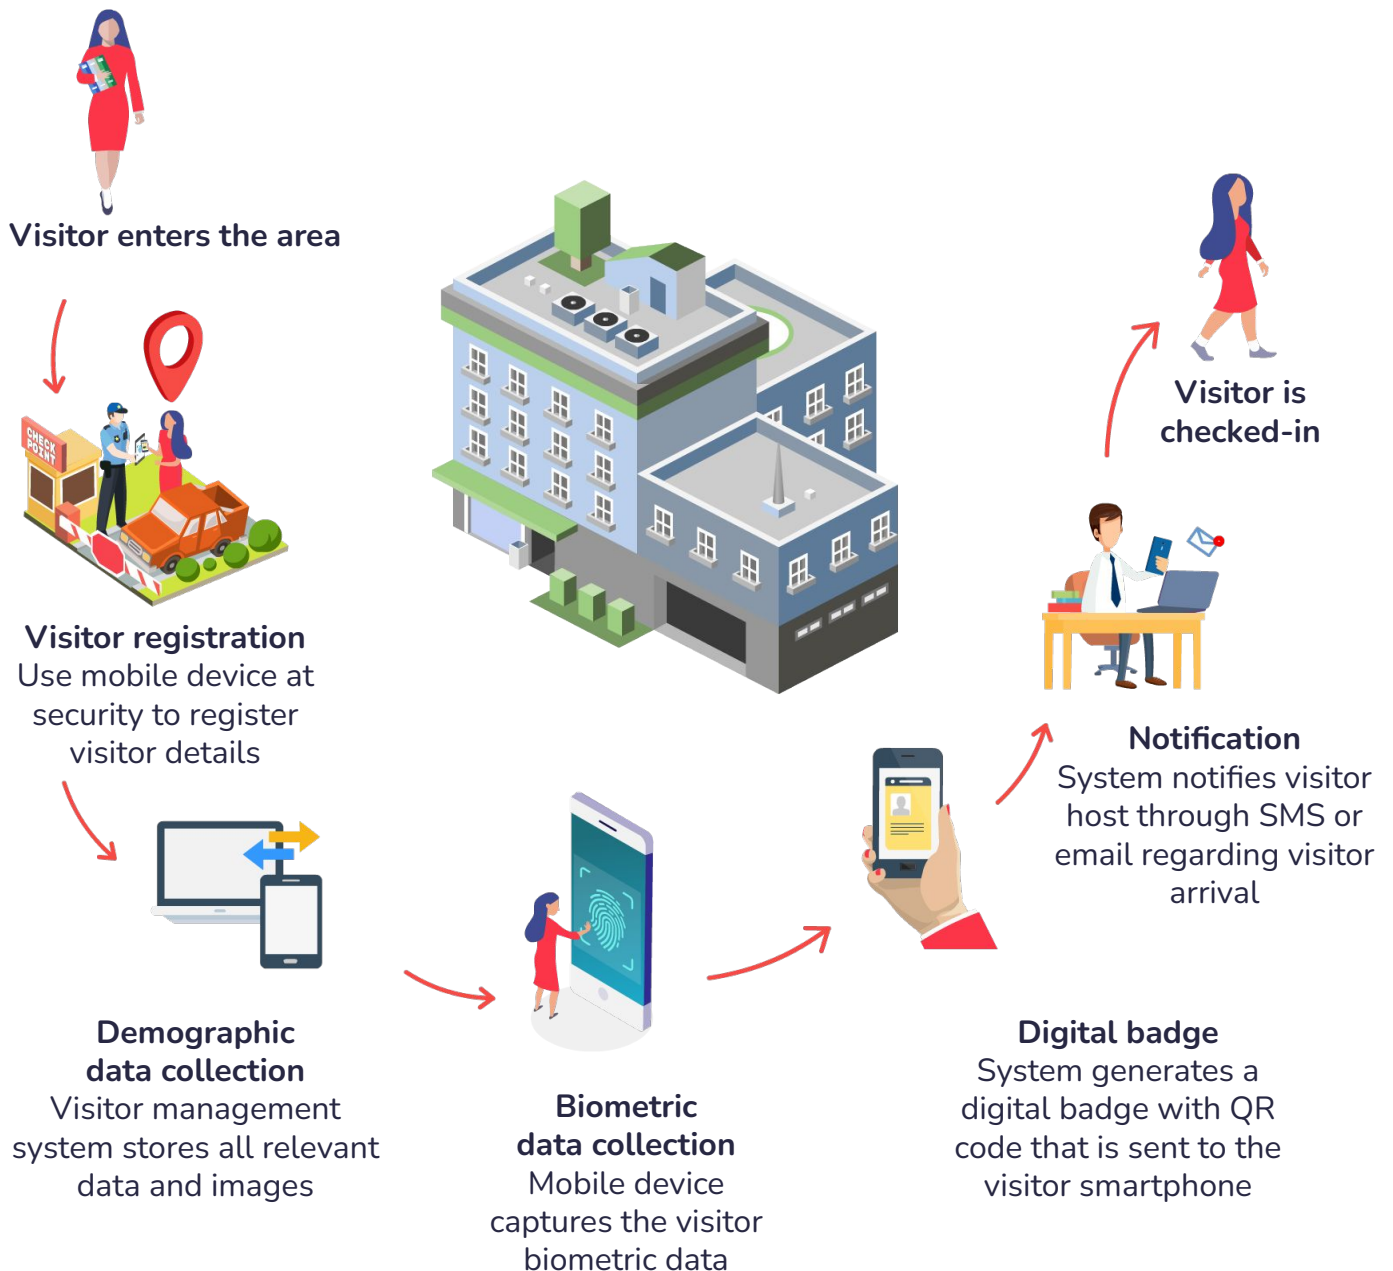

Hospital Rounding solution by M2SYS

Healthcare personnel may use our Rounding app to access real-time information and specialized equipment like Zebra, Ascom, Hytera, and Honeywell from their cellphones.

Example Apps

Law Enforcement

Central Data Management & Biometric System

Workforce Management & Tracking

Bank Customer Identification

Visitor Management

Example Use Case

Visitor Management Using Mobile Biometrics

Example Use Case

Traveler Identification Using Mobile Biometrics

1

Collect visa application

2

Store demographic & biometric data

3

Traveler reaches border checkpoint

4

Verify traveler passport

5

Verify traveler biometrics using mobile device

6

Traveler enters the country

Example Use Case

Law Enforcement Case Management Using Mobile Biometrics