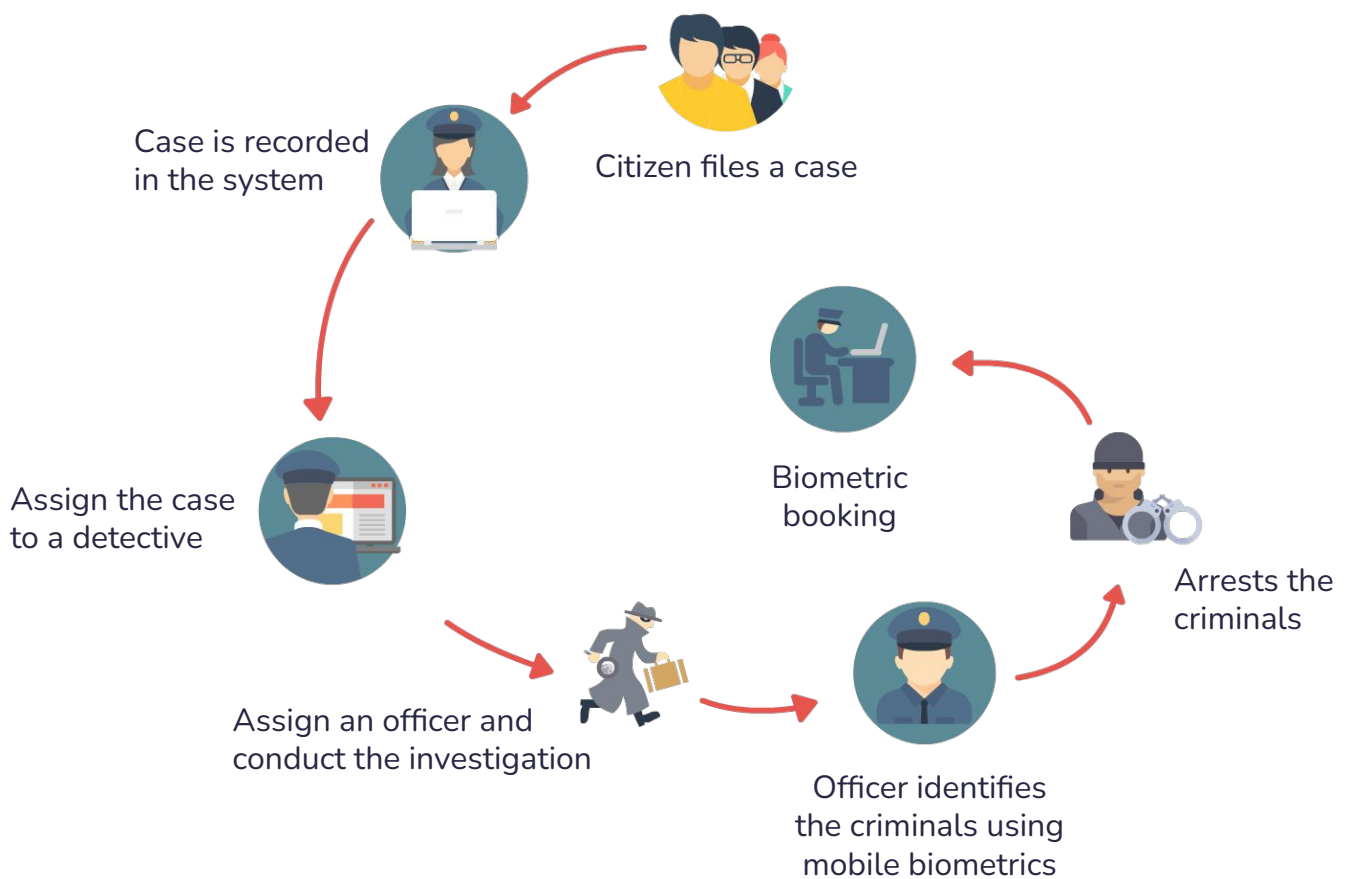

Example Apps

Law Enforcement

Central Data Management & Biometric System

Workforce Management & Tracking

Bank Customer Identification

Visitor Management

Example Use Case

Visitor Management Using Mobile Biometrics

Example Use Case

Traveler Identification Using Mobile Biometrics

1

Collect visa application

2

Store demographic & biometric data

3

Traveler reaches border checkpoint

4

Verify traveler passport

5

Verify traveler biometrics using mobile device

6

Traveler enters the country

Example Use Case

Law Enforcement Case Management Using Mobile Biometrics

The M2SYS ePolice™ application is an integrated platform to address the needs of all law enforcement operational units including case management, investigations, booking systems, demographic databases, next-generation automated biometric identification system (ABIS), mobile platform, integration & data exchange capabilities with global agencies (Interpol, FBI, Scotland Yard), intelligence reports, and analytics as well as comprehensive ad hoc reporting. With our eForms feature, law enforcement authorities can also generate and embed custom web forms to collect information.